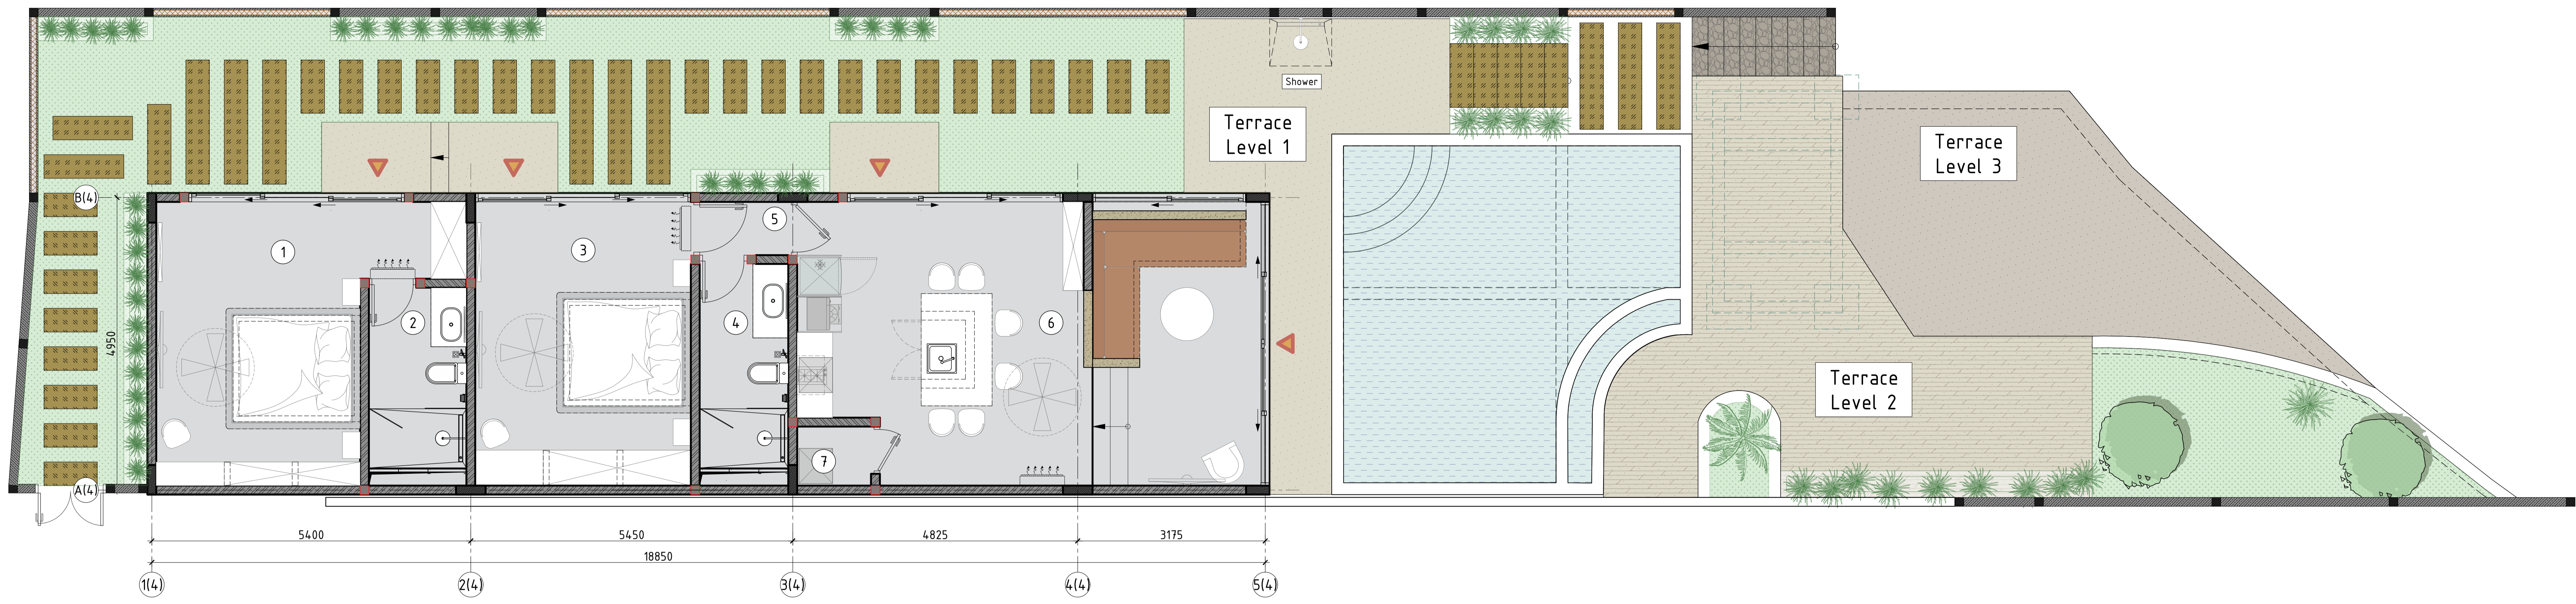

Ground floor plan. LOT 4.

Rooftop plan. LOT 4.

Explication of Villa Lot 4

Legenda	Name	Quantity, m ²
1	Bedroom 1	20,45
2	Bathroom 1	6,30
3	Bedroom 2	18,80
4	Bathroom 2	6,45
5	Corridor	1,75
6	Living room	38,00
7	Storage	1,60
Total room area of villa Lot 4:		93,35
	Land area	326,44
	Pool	28,15