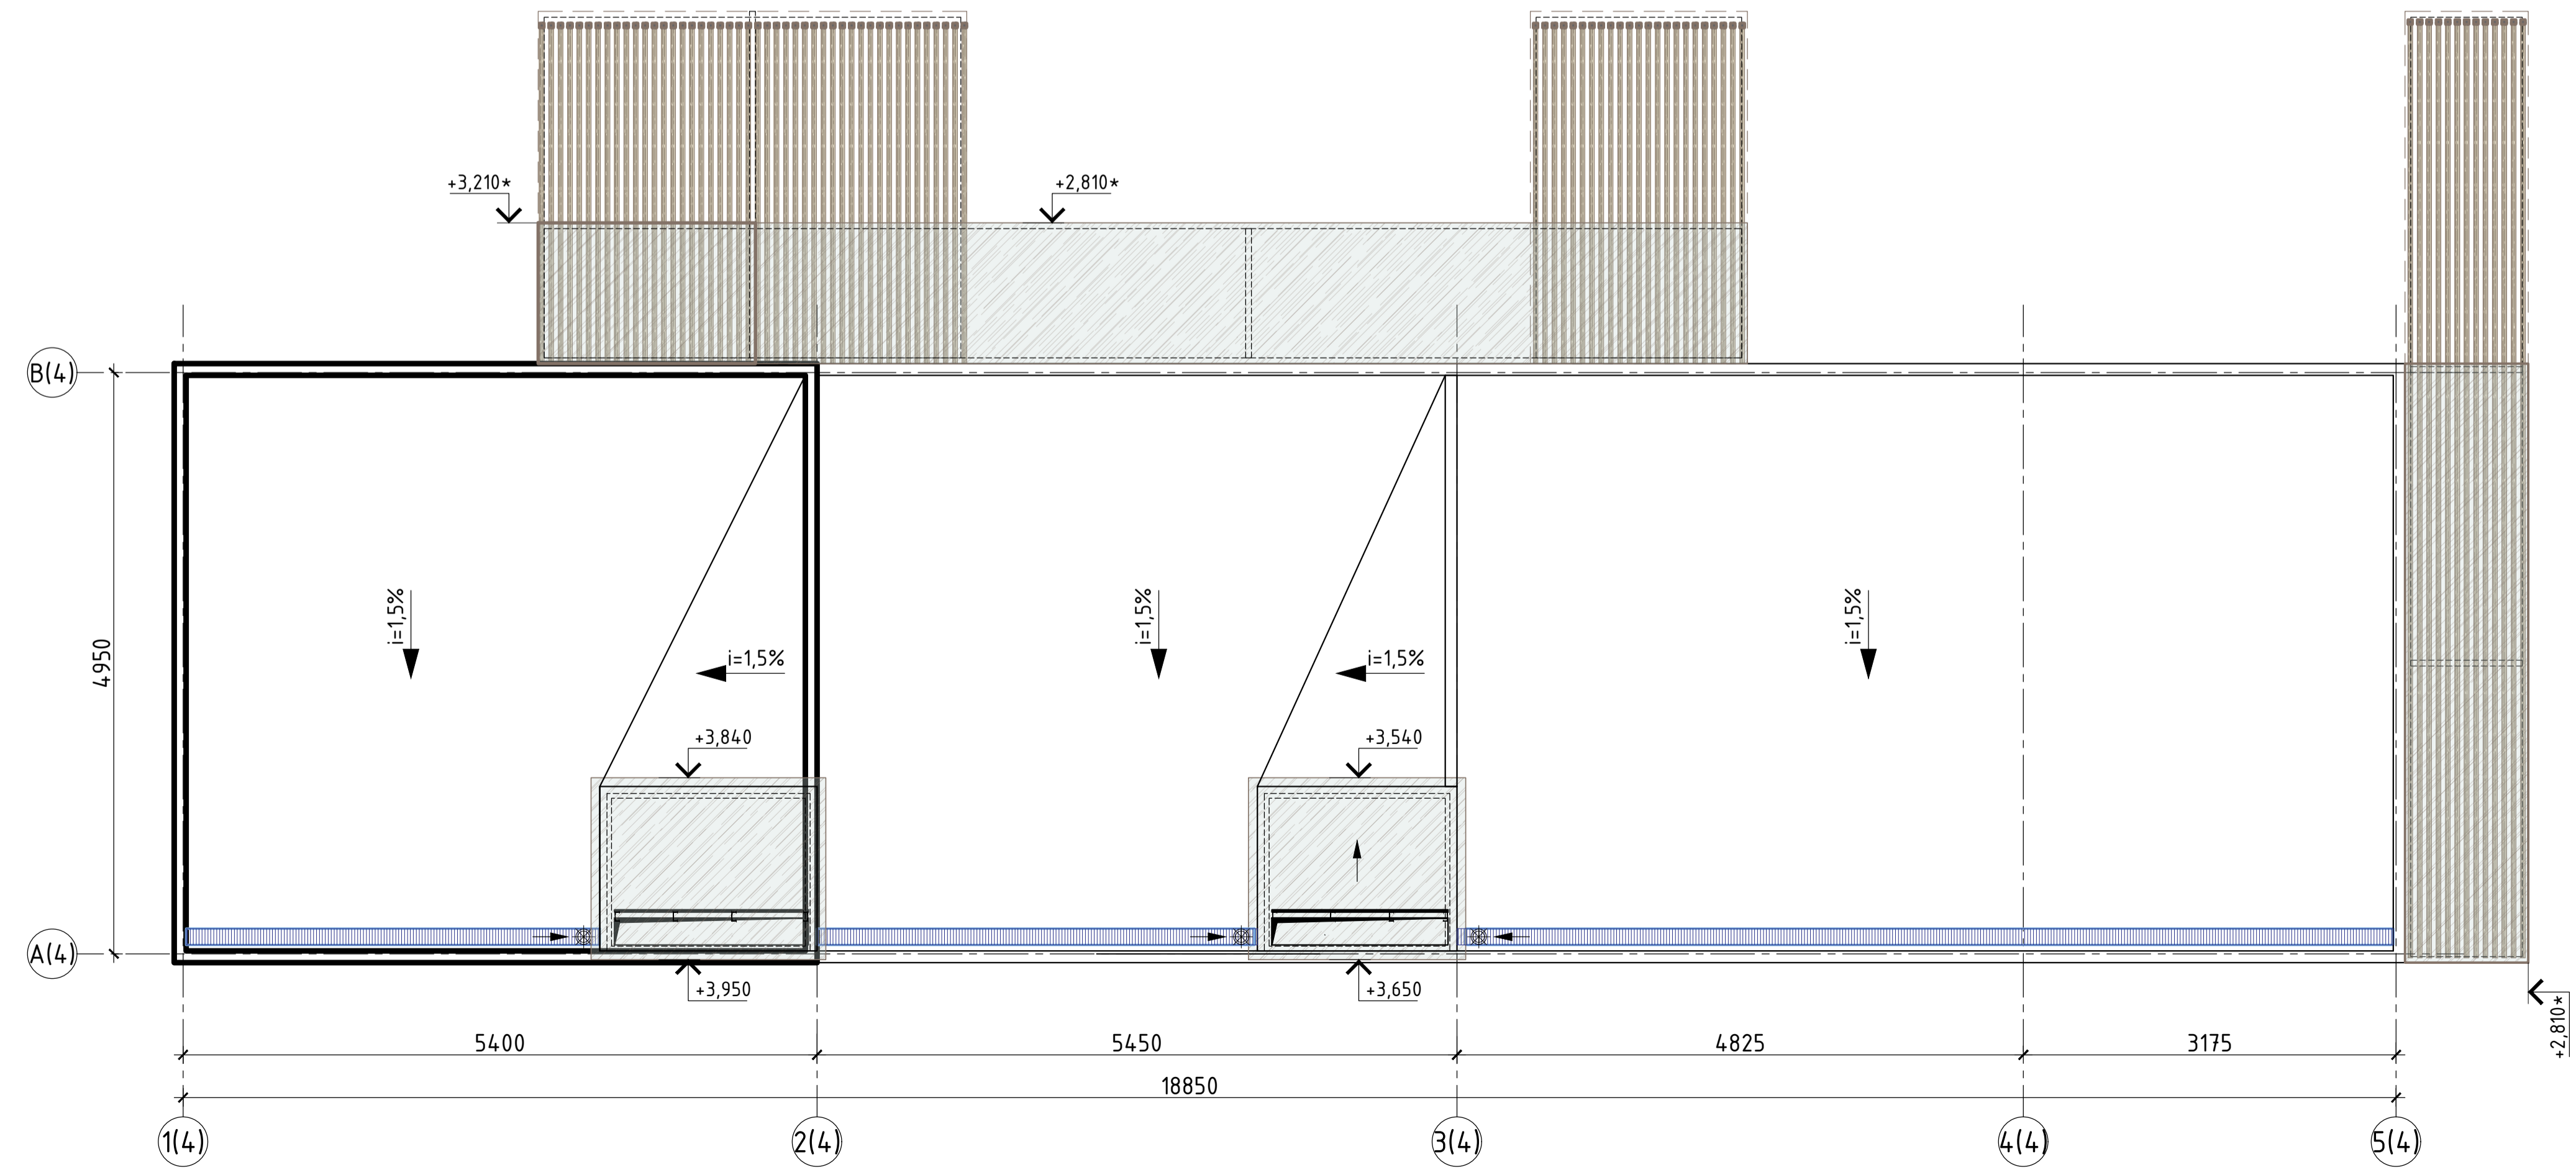

Ground floor plan. LOT 4.

Rooftop plan. LOT 4.

Explication of Villa Lot 4

Legenda	Name	Quantity, m ²
1	Bedroom 1	20,45
2	Bathroom 1	6,30
3	Bedroom 2	18,80
4	Bathroom 2	6,45
5	Corridor	1,75
6	Living room	38,00
7	Storage	1,60
Total room area of villa Lot 4:		93,35
	Land area	326,44
	Pool	28,15